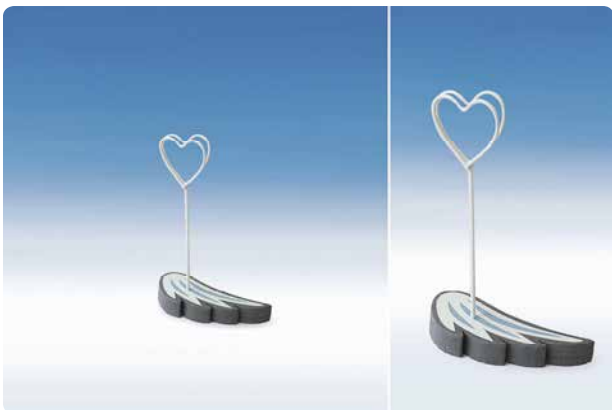

82250 VE 24-72-576
Holz-Kartenhalter "Igor-Flügel" 6,5x3 H10cm
Wooden "Igor-wing" name card holder 6,5x3 H10cm

-50%