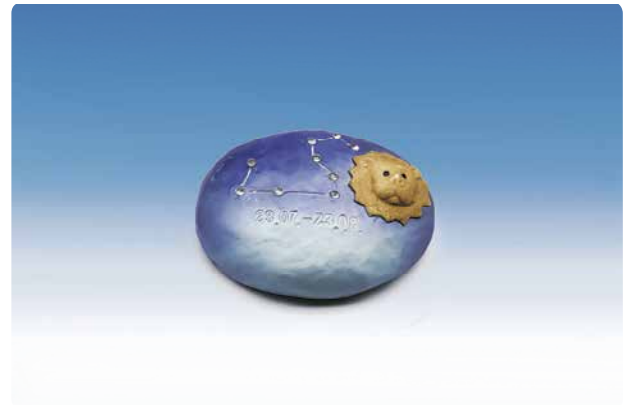

82388 VE 6-72-216
Poly-Horoskop-Stein Löwe weiss-coloriert 7x5 H2cm
Poly-Zodiac-Stone Leo white-colored 7x5 H2cm